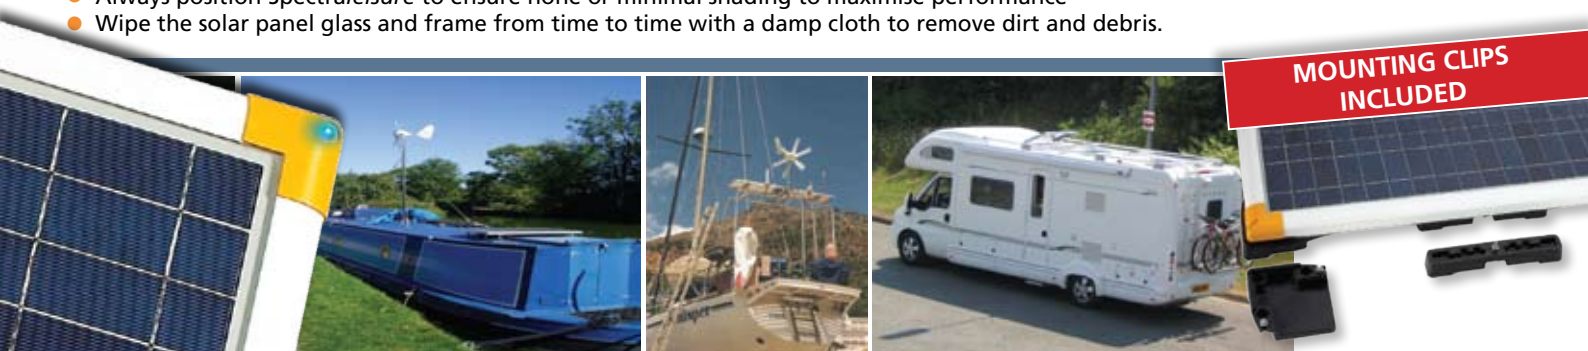

Spectra*leisure* Solar

spectra
solar *leisure*

Spectra*leisure* solar panels are the modern, clean energy way to keep batteries topped up for all your power needs on the move.

Spectra*leisure* panels use efficient crystalline photovoltaic cells to convert the sun's energy into electricity whether you are on the move or stationary. Experience the benefits of more power available on demand and the knowledge that even whilst you consume battery energy Spectra*leisure* will continue delivering charge during daylight. Suitable for use with sealed and non-sealed lead acid, deep cycle batteries.

Features:

- Spectra*leisure's* elegant, low profile frames hide a rugged aluminium frame built to withstand high wind loads.
- Spectra*leisure* have an impressive efficiency guaranteed to 80% of their minimum rating after 20 years service.
- LED blinks to indicate charging
- 3m Cable included simply plugs onto the panel
- Mounting brackets for fixing to a coach roof of caravans, inland boats or sailing yachts are included in the package

Get the best from your Spectra*leisure* Solar Panels

- Install the solar panels as close to the battery as possible to minimise voltage drop.
- Always connect to the battery bank through a suitably sized solar regulator.
- Never walk on or rest items on the glass of solar panels
- Always position Spectra*leisure* to ensure none or minimal shading to maximise performance
- Wipe the solar panel glass and frame from time to time with a damp cloth to remove dirt and debris.

Specifications:

Spectra <i>leisure</i> Model	Power Rating Watts (+/-5%)	PMax Voltage	Peak Power at STC	Typical Daily Generation in London		Dimensions mm	Wt kG
				Summer	Winter		
SL150	150W	18.8V	7.99A	44Ah	4Ah	1512 x 716 x 32	13
SL110	110W	19.4V	5.67A	33Ah	3Ah	1512 x 556 x 32	11.4
SL75	75W	18.6V	4.03A	22Ah	2Ah	1054 x 556 x 32	8