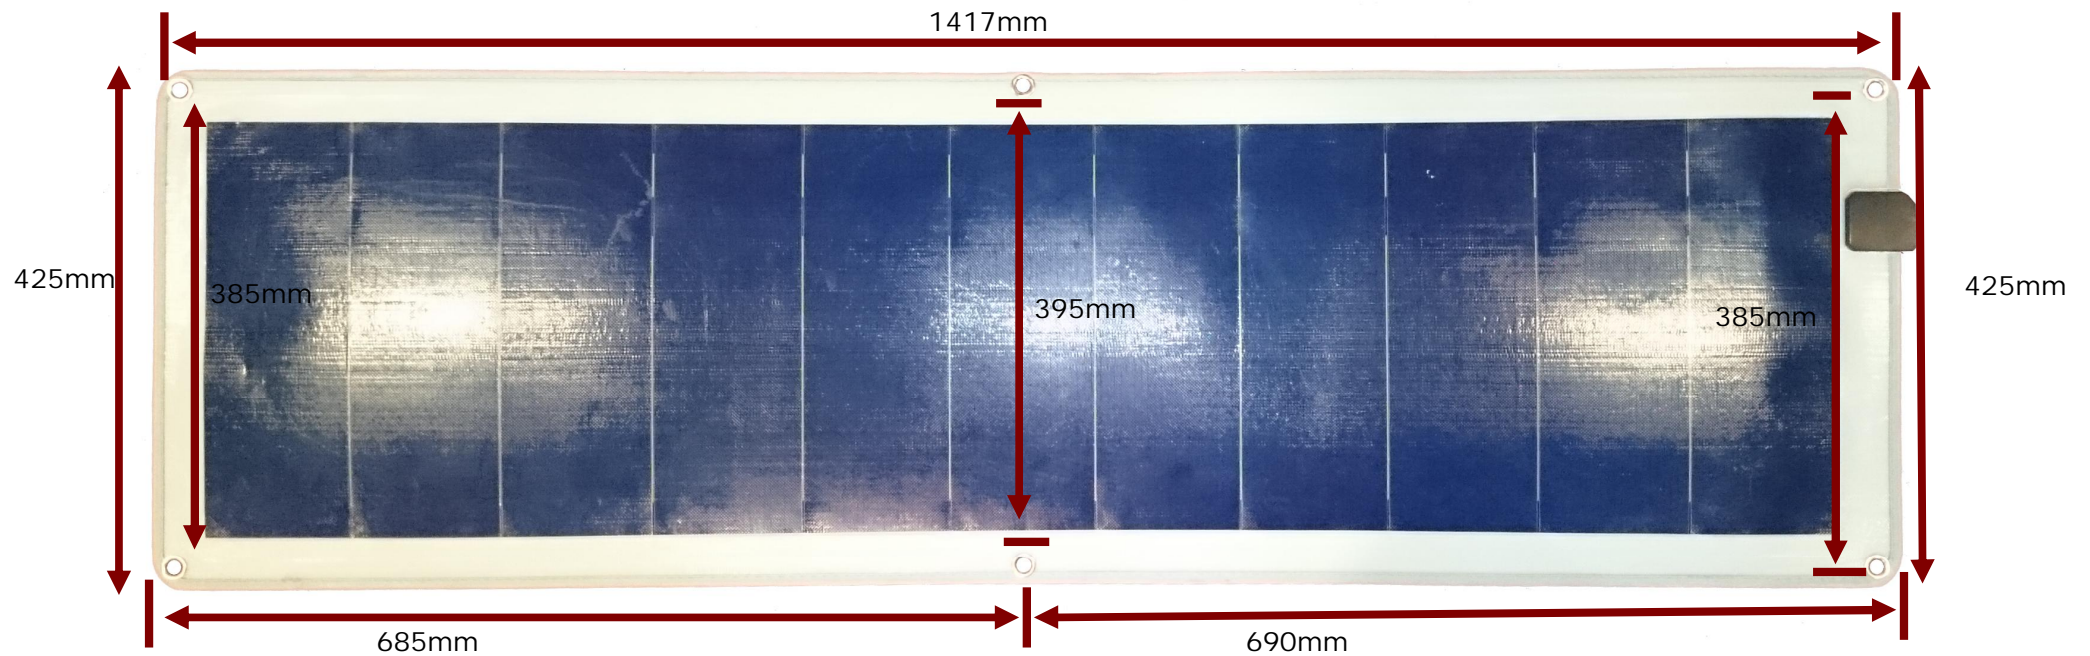

# Spectra flex 32

Tolerance +/- 5mm

NOT TO SCALE